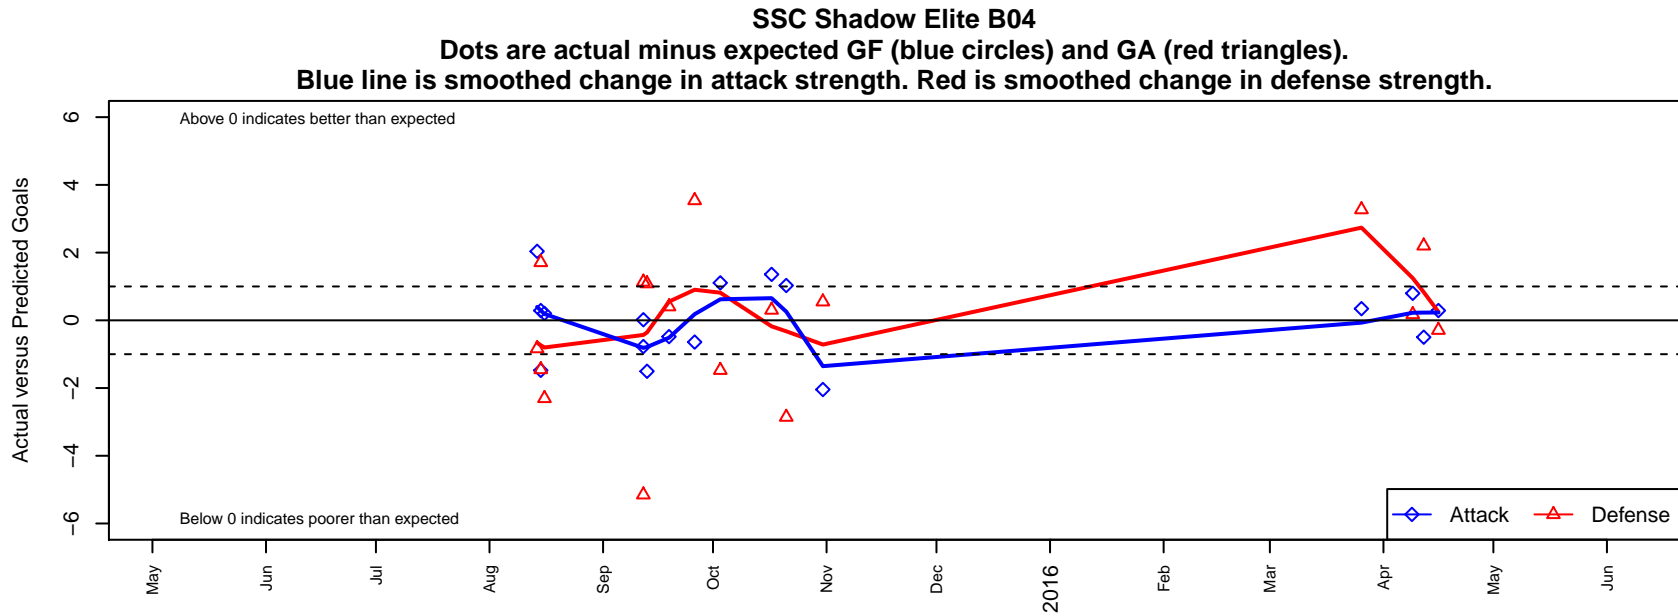

**attack and defense variance (black dot)
relative to other teams
and top 10 in region**

**attack and defense rating
relative to others at age
and all opponents in last 13 months**

SSC Shadow Elite B04

Spokane SC Shadow
Spokane Valley, WA
B04 total strength=76
attack=0.15 defense=0.05
fall league = NWL Group 2 U11
spr league = Spr NWL Group 1 U11
notes= Blackmer 2015

alt names used:
SSC SHADOW ELITE SELECT BU11-BLACKI
SSC SHADOW B04 ELITE - BLACKMER
SSC SHADOW B04 ELITE - BLACKMER
SSC SHADOWSSC SHADOW ELITE SELECT
SSC SHADOW B04 -BLACKMER

Venues played:
2015 Les Schwab NW Cup U11 U11
2015 Pend Orielle Cup
2015 NWL Group 2 U11
2015 Spr NWL Group 1 U11