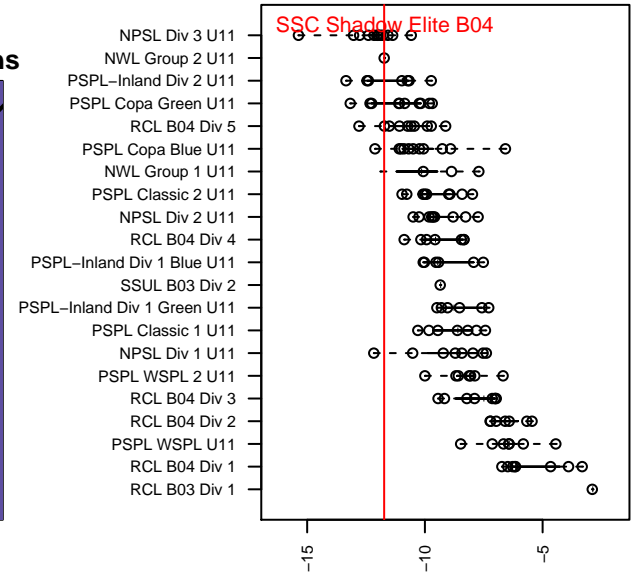

**attack and defense rating
relative to others at age
and all opponents in last 13 months**